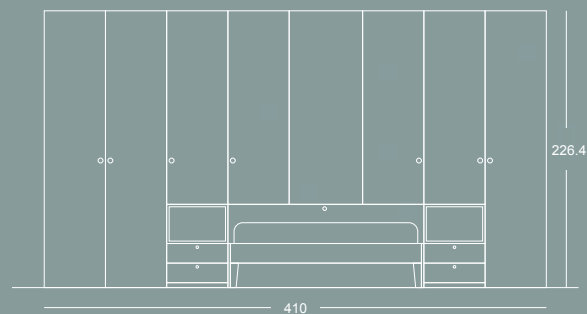

Medidas | Measures