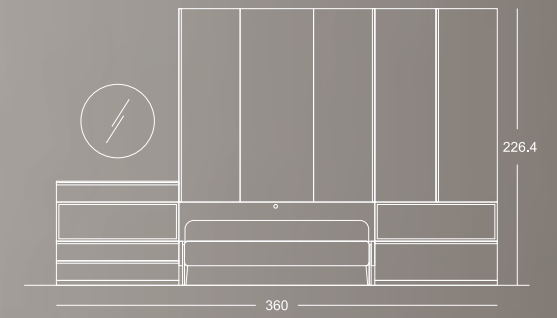

Acabados | Finishes

Tiradores | Handles

Uñero metal tórtola
Didalet tórtola

Medidas | Measures