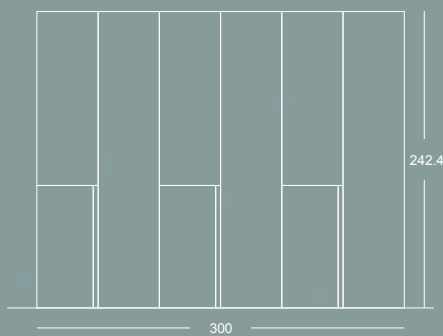

Medidas | Measures

Acabados | Finishes

Tiradores | Handles

Uhero madera

Medidas | Measures

Acabados | Finishes

Tiradores | Handles

Inclined negro