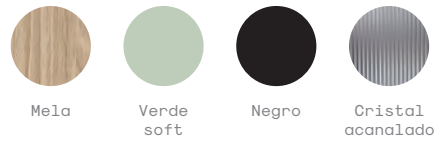

Perfil 100 Ártico

Medidas | Measures

Acabados | Finishes

Tiradores | Handles

Inclined negro  
Inclined verde soft

Medidas | Measures

Acabados | Finishes

Tiradores | Handles